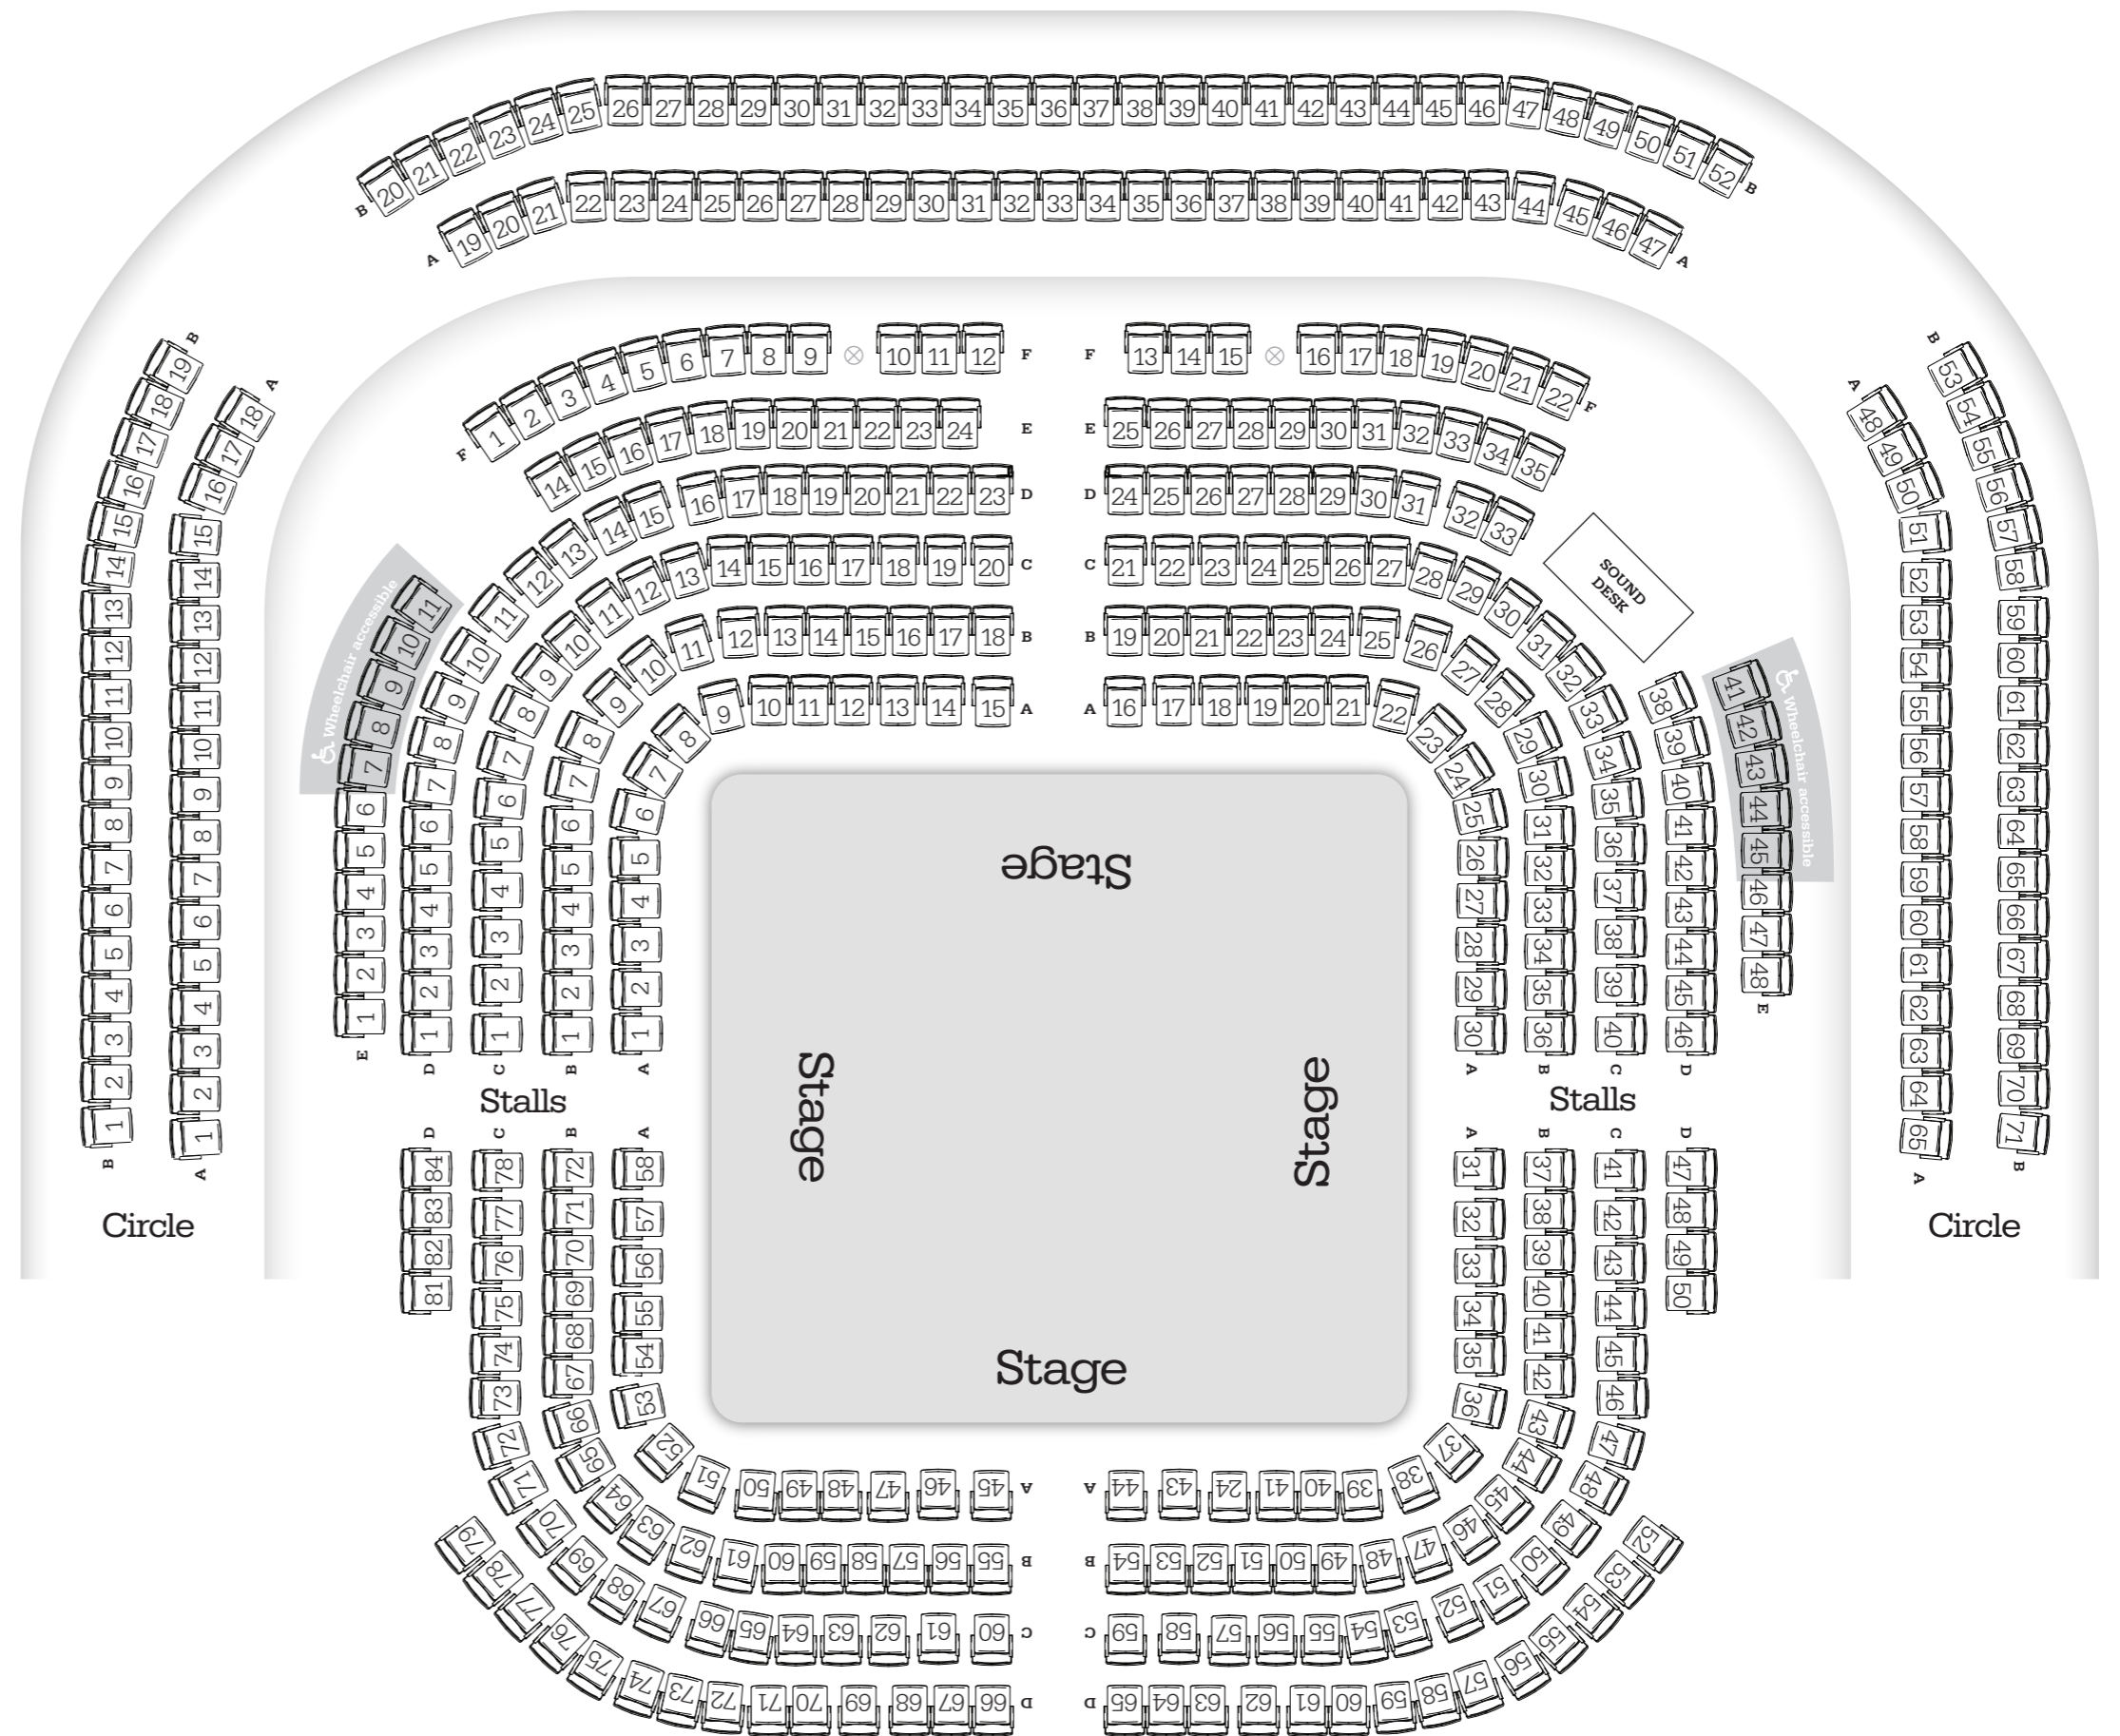

at the
everyman
theatre

EVERYMAN & PLAYHOUSE PRESENTS

SWEENEY TODD

FRI 12 APR TO SAT 18 MAY

Seating plan

Wheelchair Accessible

F Row F are tall seats

Everyman & Playhouse @LivEveryPlay @LivEveryPlay